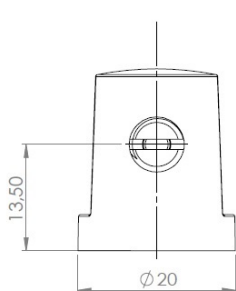

# PRODUCT SHEET

**Description:**

Shelf Support Cylindrical, Alu, ø20mm, Glass Thickness 8-10mm

**Item number:**

22.02.213-0

Units	Box	Carton	HS Code	Barcode
Pcs.	1	500	8302420090	
				5704866078986

**SISO A/S**