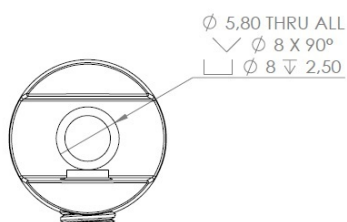

# PRODUCT SHEET

**Description:**

Shelf Support Cylindrical, Alu, ø20mm, Glass Thickness 8-10mm

**Item number:**

22.02.213-0

Units	Box	Carton	HS Code	Barcode
Pcs.	1	500	8302420090	
				5704866078986

**SISO A/S**