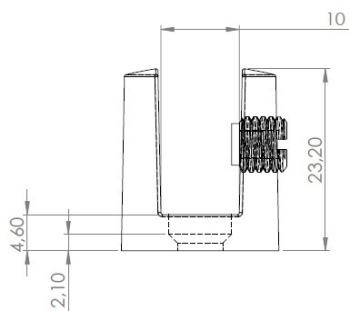

# PRODUCT SHEET

**Description:**

Shelf Support Cylindrical, Alu, ø20mm, Glass Thickness 8-10mm

**Item number:**

22.02.213-0

Units	Box	Carton	HS Code	Barcode
Pcs.	1	500	8302420090	
				5704866078986

**SISO A/S**